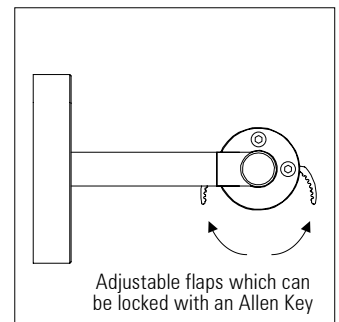

Up to 1,500 Lumens per Mtr

Product Code	No. of LEDs per mtr.	IP	Length (mm)	LED Type	Optics	Colour Temp. (K)	CRI	Cover	Bracket Type	Finish
RAD FLAPLIGHT MICRO IP20	62 LEDs per Mtr: 16mm pitch	20	200mm -increments of 100mm up to- 2,500mm	0.3W LEDs: Osram Samsung Luminus	120° Linear lens	27=2,700k 30=3,000k 35=3,500k 40=4,000k 45=4,500k 50=5,000k * RGB * RGBW * RGBA * Dynamic white	80 90	Clear Opal Frosted	Wall mount Pendant Custom	Powder coat: Black White Any RAL colour Anodized Plated Polished Satin