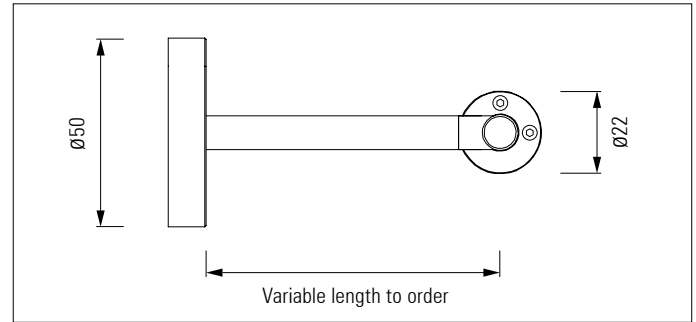

Flaplight Micro System IP20

LED Linear display lighting system

Flaplight Micro System IP20

LED linear display lighting system

Product description:

Interior linear display and picture lighting applications including museums, galleries and retail

Medium power 0.3 Watt Osram, Samsung or Luminus LEDs

The extruded head incorporates adjustable and lockable hinged flaps to control glare and cut off to ensure excellent visual comfort

The head can rotate between the fixing brackets and can be locked at the correct aiming angle with an Allen key

A linear lens can be used giving excellent beam control, or a dot free opal cover for a softer diffuse lit effect

Integral DC to DC low voltage linear drivers. Remote 30V DC or 24V DC power supply

20 Watts per Mtr

Dimming options available: 1-10V, DMX and DALI. Separate dimming channel

Radiant can supply this system in custom lengths based on a 100 mm module up to 2.5 Mtrs

Anodized, plated or any RAL paint colour finish

* RGB, RGBW, RGBA and Dynamic-white options do not use a colour mixing lens