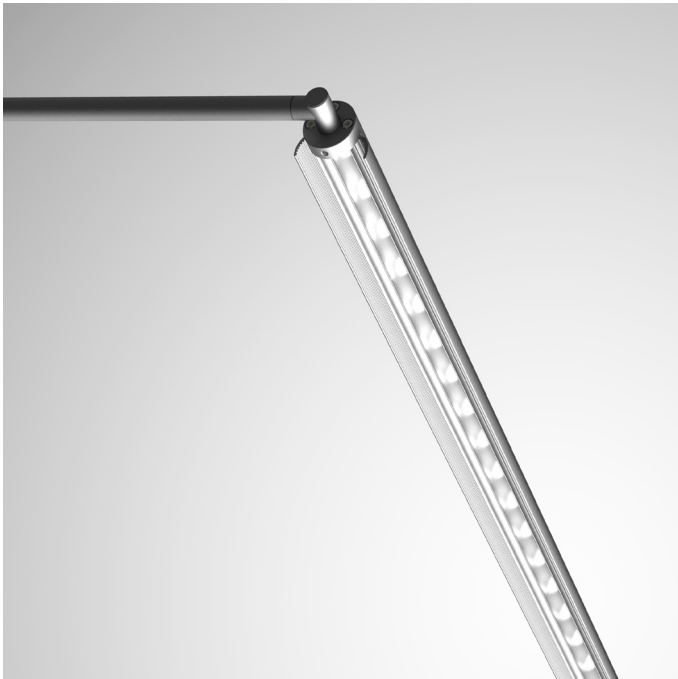

# Flaplight Micro System IP20

LED Linear display lighting system

## Flaplight Micro System IP20

LED linear display lighting system

### Product description:

Interior linear display and picture lighting applications including museums, galleries and retail

Medium power 0.3 Watt Osram, Samsung or Luminus LEDs

The extruded head incorporates adjustable and lockable hinged flaps to control glare and cut off to ensure excellent visual comfort

The head can rotate between the fixing brackets and can be locked at the correct aiming angle with an Allen key

A linear lens can be used giving excellent beam control, or a dot free opal cover for a softer diffuse lit effect