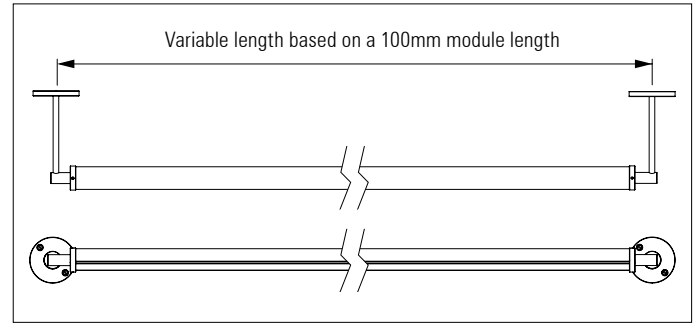

Flaplight Micro System IP20

LED Linear display lighting system

Flaplight Micro System IP20

LED linear display lighting system

Product description:

Interior linear display and picture lighting applications including museums, galleries and retail

Medium power 0.3 Watt Osram, Samsung or Luminus LEDs

The extruded head incorporates adjustable and lockable hinged flaps to control glare and cut off to ensure excellent visual comfort

The head can rotate between the fixing brackets and can be locked at the correct aiming angle with an Allen key

A linear lens can be used giving excellent beam control, or a dot free opal cover for a softer diffuse lit effect

Integral DC to DC low voltage linear drivers. Remote 30V DC or 24V DC power supply

20 Watts per Mtr

Dimming options available: 1-10V, DMX and DALI. Separate dimming channel

Radiant can supply this system in custom lengths based on a 100 mm module up to 2.5 Mtrs

Anodized, plated or any RAL paint colour finish

* RGB, RGBW, RGBA and Dynamic-white options do not use a colour mixing lens