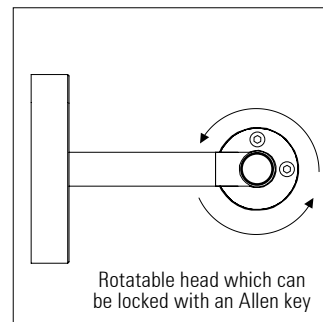

Up to 1,500 Lumens per Mtr

Product Code	No. of LEDs per mtr.	IP	Length (mm)	LED Type	Optics	Colour Temp. (K)	CRI	Cover	Bracket Type	Finish
RAD FLAPLIGHT MICRO IP20	62 LEDs per Mtr: 16mm pitch	20	200mm -increments of 100mm up to- 2,500mm	0.3W LEDs: Osram Samsung Luminus	120° Linear lens	27=2,700k 30=3,000k 35=3,500k 40=4,000k 45=4,500k 50=5,000k * RGB * RGBW * RGBA * Dynamic white	80 90	Clear Opal Frosted	Wall mount Pendant Custom	Powder coat: Black White Any RAL colour Anodized Plated Polished Satin